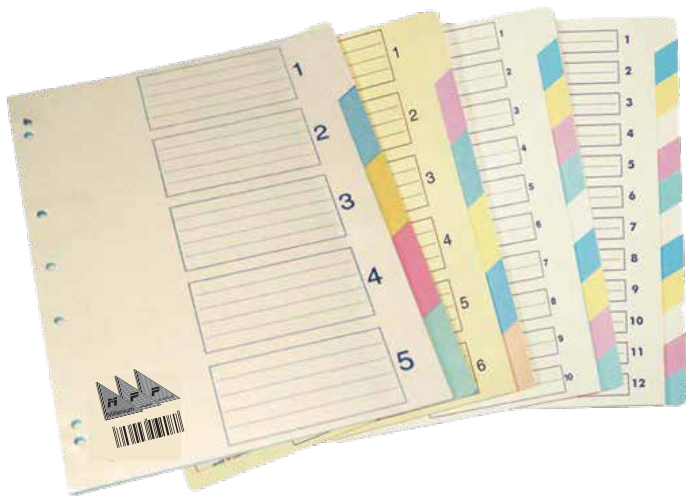

Dividers

Category
Cover
Ref
Size
No.Sheets
Packing
Color/design

Dividers 5 Tabs
Cardboard 180G
MSP5
23x29.5
5
50
Offwhite

Category
Cover
Ref
Size
No.Sheets
Packing
Color/design

Dividers 6 Tabs
Cardboard 180G
MSP6
23x29.5
5
50
Offwhite